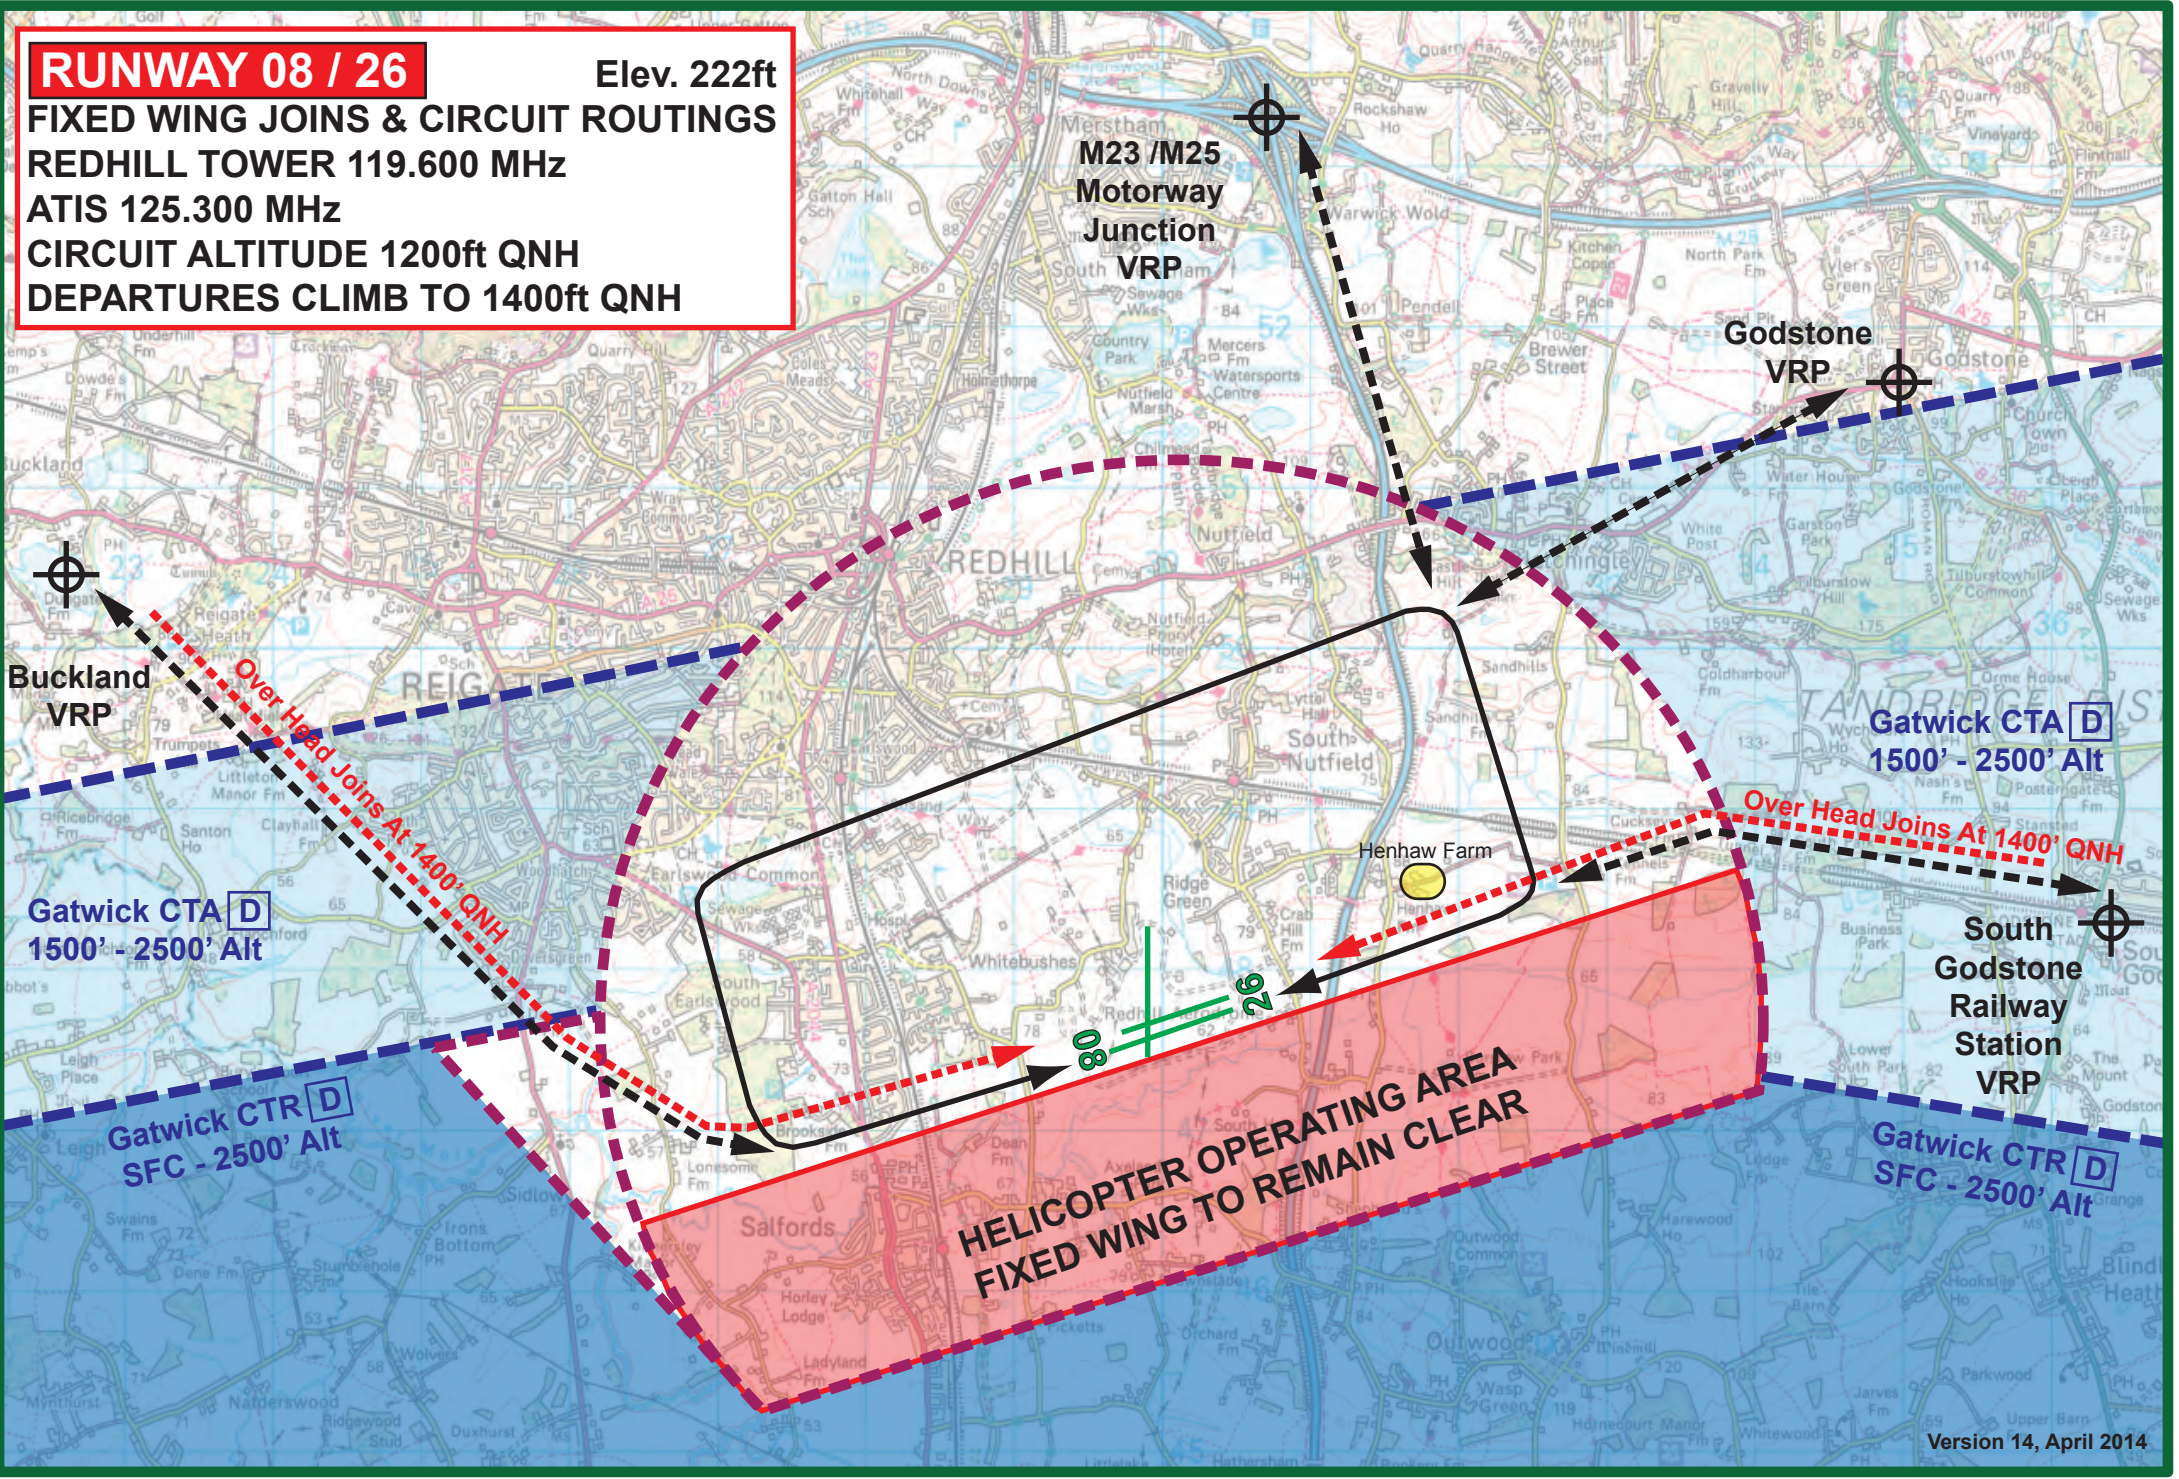

RUNWAY 08 / 26

Elev. 222ft

FIXED WING JOINS & CIRCUIT ROUTINGS

REDHILL TOWER 119.600 MHz

ATIS 125.300 MHz

CIRCUIT ALTITUDE 1200ft QNH

DEPARTURES CLIMB TO 1400ft QNH

**HELICOPTER OPERATING AREA
FIXED WING TO REMAIN CLEAR**

**Gatwick CTA D
1500' - 2500' Alt**

**Gatwick CTA D
1500' - 2500' Alt**

**Gatwick CTR D
SFC - 2500' Alt**

**Gatwick CTR D
SFC - 2500' Alt**