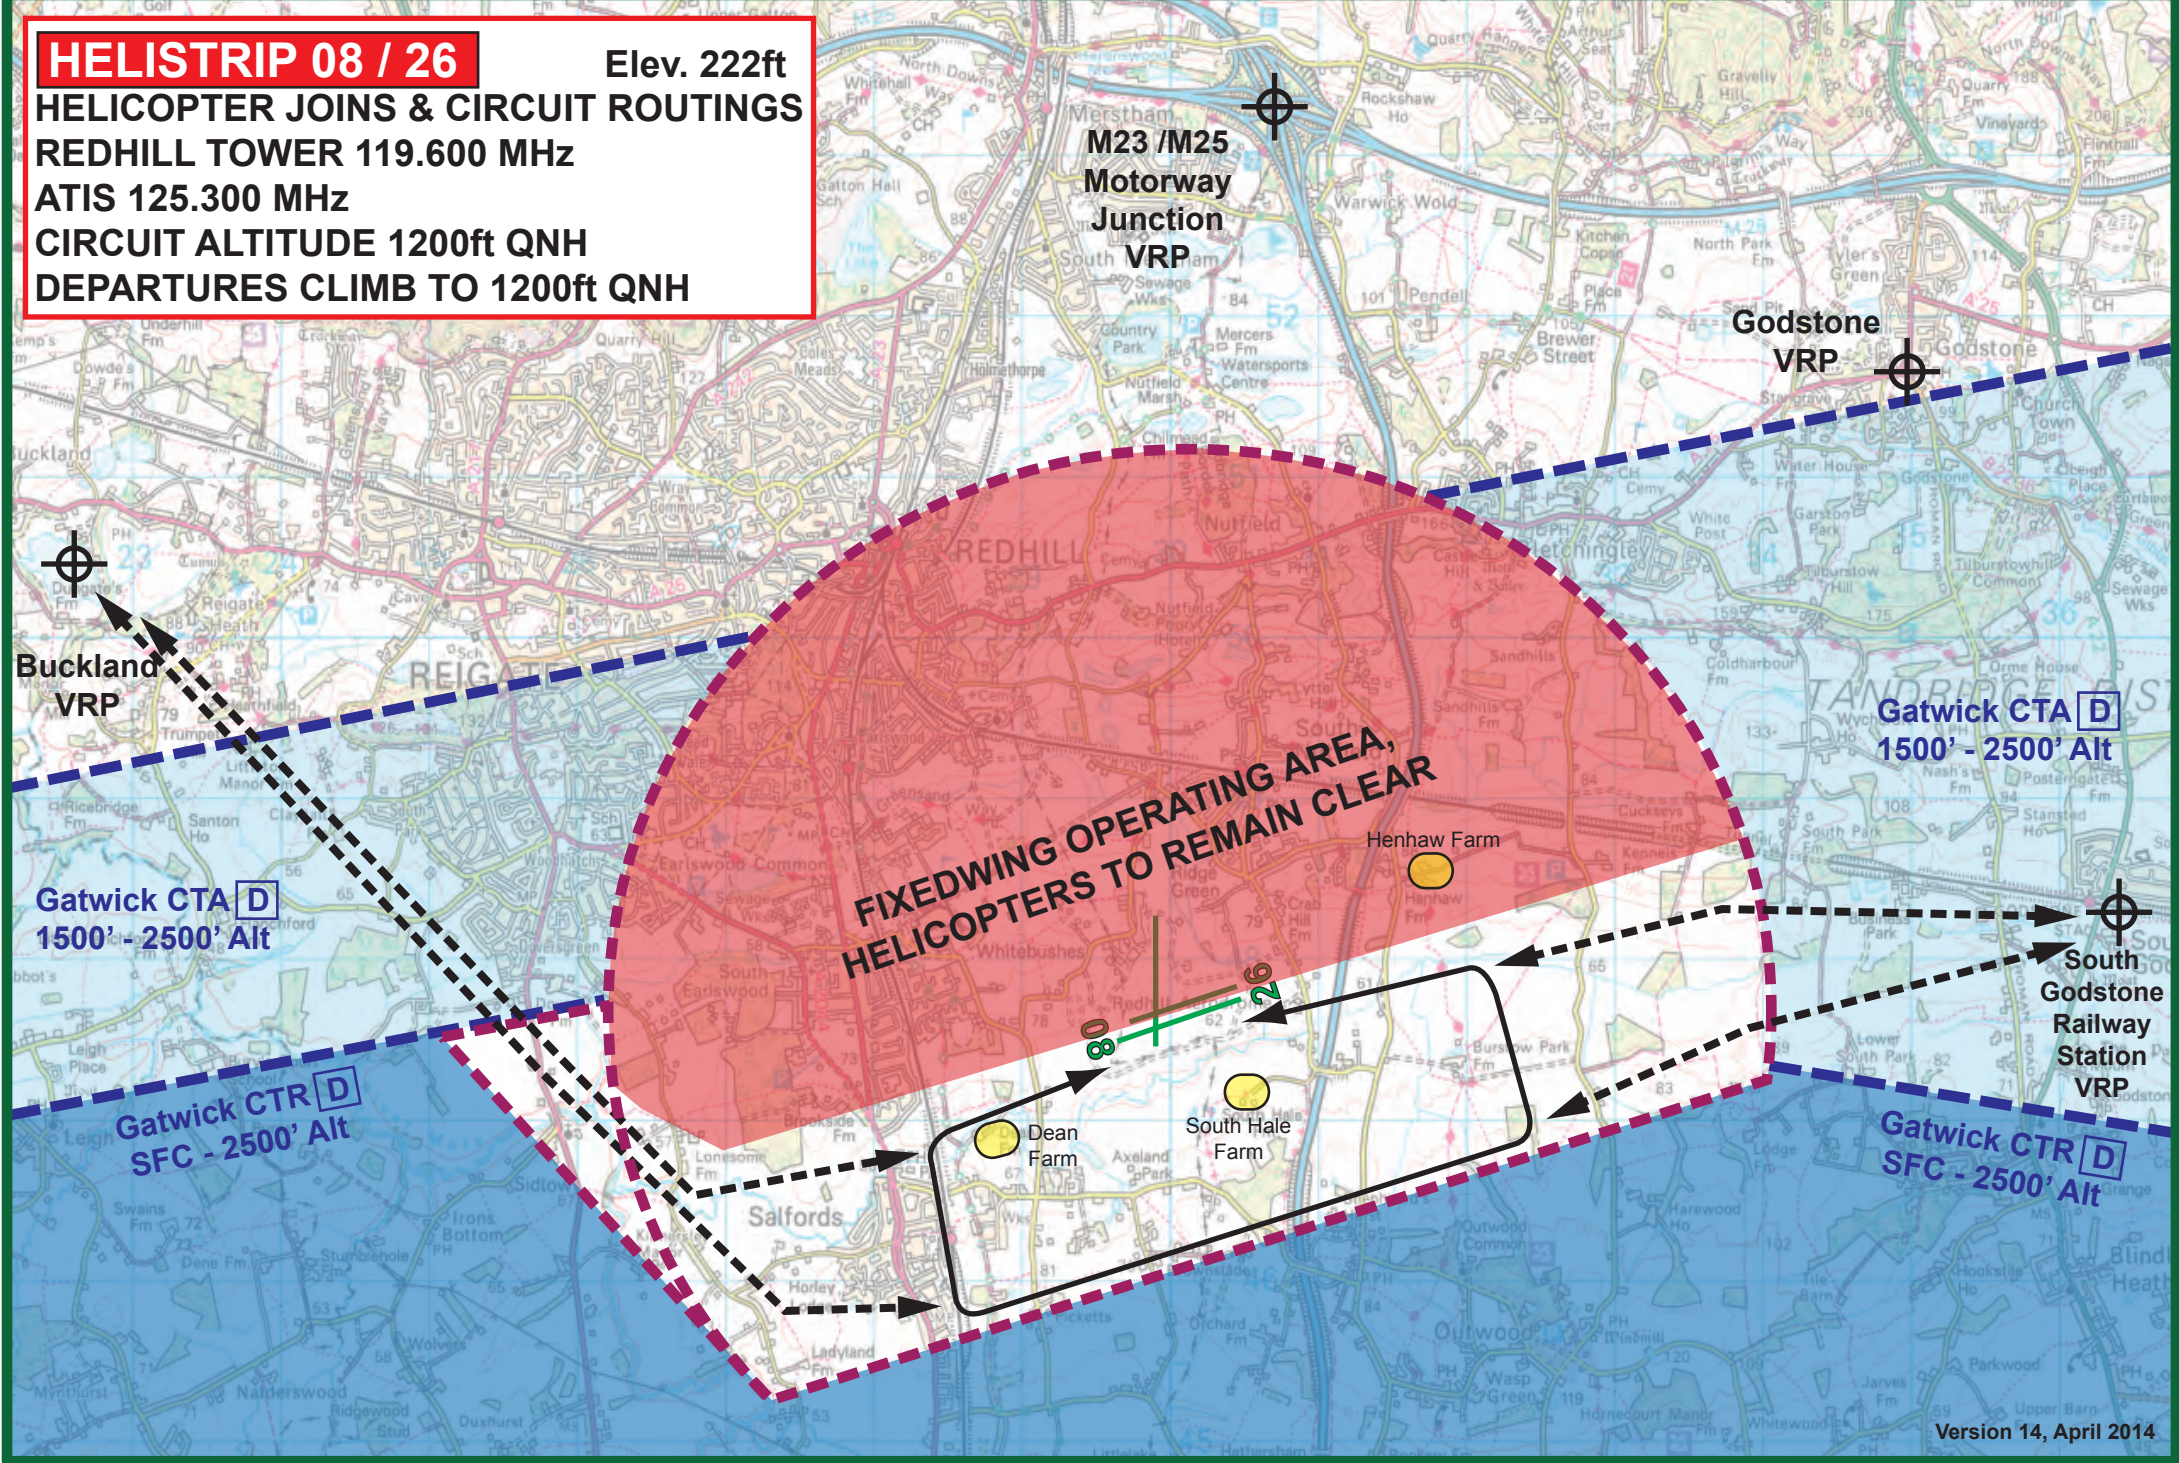

HELISTRIP 08 / 26

Elev. 222ft

HELICOPTER JOINS & CIRCUIT ROUTINGS

REDHILL TOWER 119.600 MHz

ATIS 125.300 MHz

CIRCUIT ALTITUDE 1200ft QNH

DEPARTURES CLIMB TO 1200ft QNH

**FIXEDWING OPERATING AREA,
HELICOPTERS TO REMAIN CLEAR**

**Gatwick CTA D
1500' - 2500' Alt**

**Gatwick CTA D
1500' - 2500' Alt**

**Gatwick CTR D
SFC - 2500' Alt**

**Gatwick CTR D
SFC - 2500' Alt**