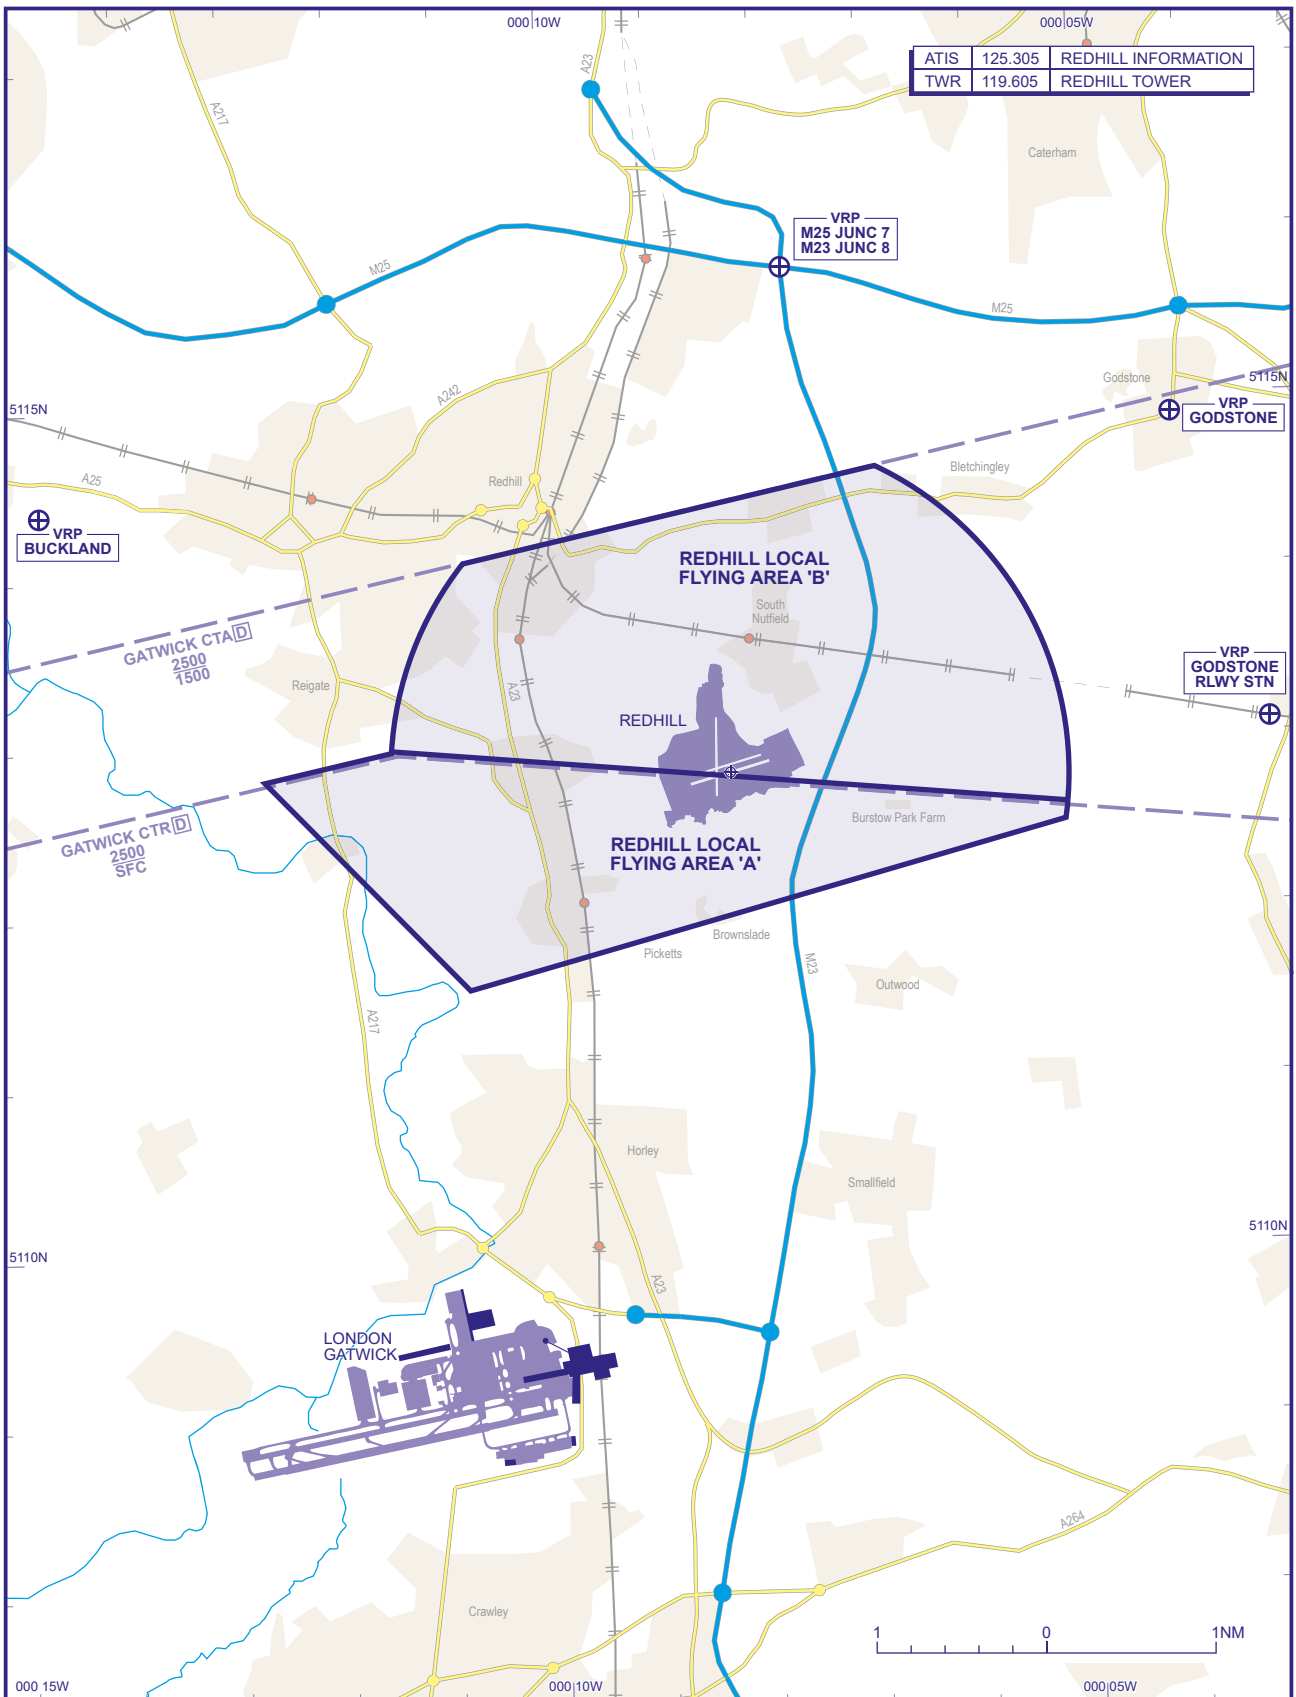

REDHILL LOCAL FLYING AREA

ATIS	125.305	REDHILL INFORMATION
TWR	119.605	REDHILL TOWER

VRP
M25 JUNC 7
M23 JUNC 8

VRP
BUCKLAND

VRP
GODSTONE

VRP
GODSTONE
RLWY STN

GATWICK CTA
2500
1500

GATWICK CTR
2500
SFC

REDHILL LOCAL
FLYING AREA 'B'

REDHILL

REDHILL LOCAL
FLYING AREA 'A'

LONDON
GATWICK

CHANGE (10/20): BURSTOW PARK FARM ADDED.

AERO INFO DATE 02 JUL 20

AD 2-EGKR-4-1