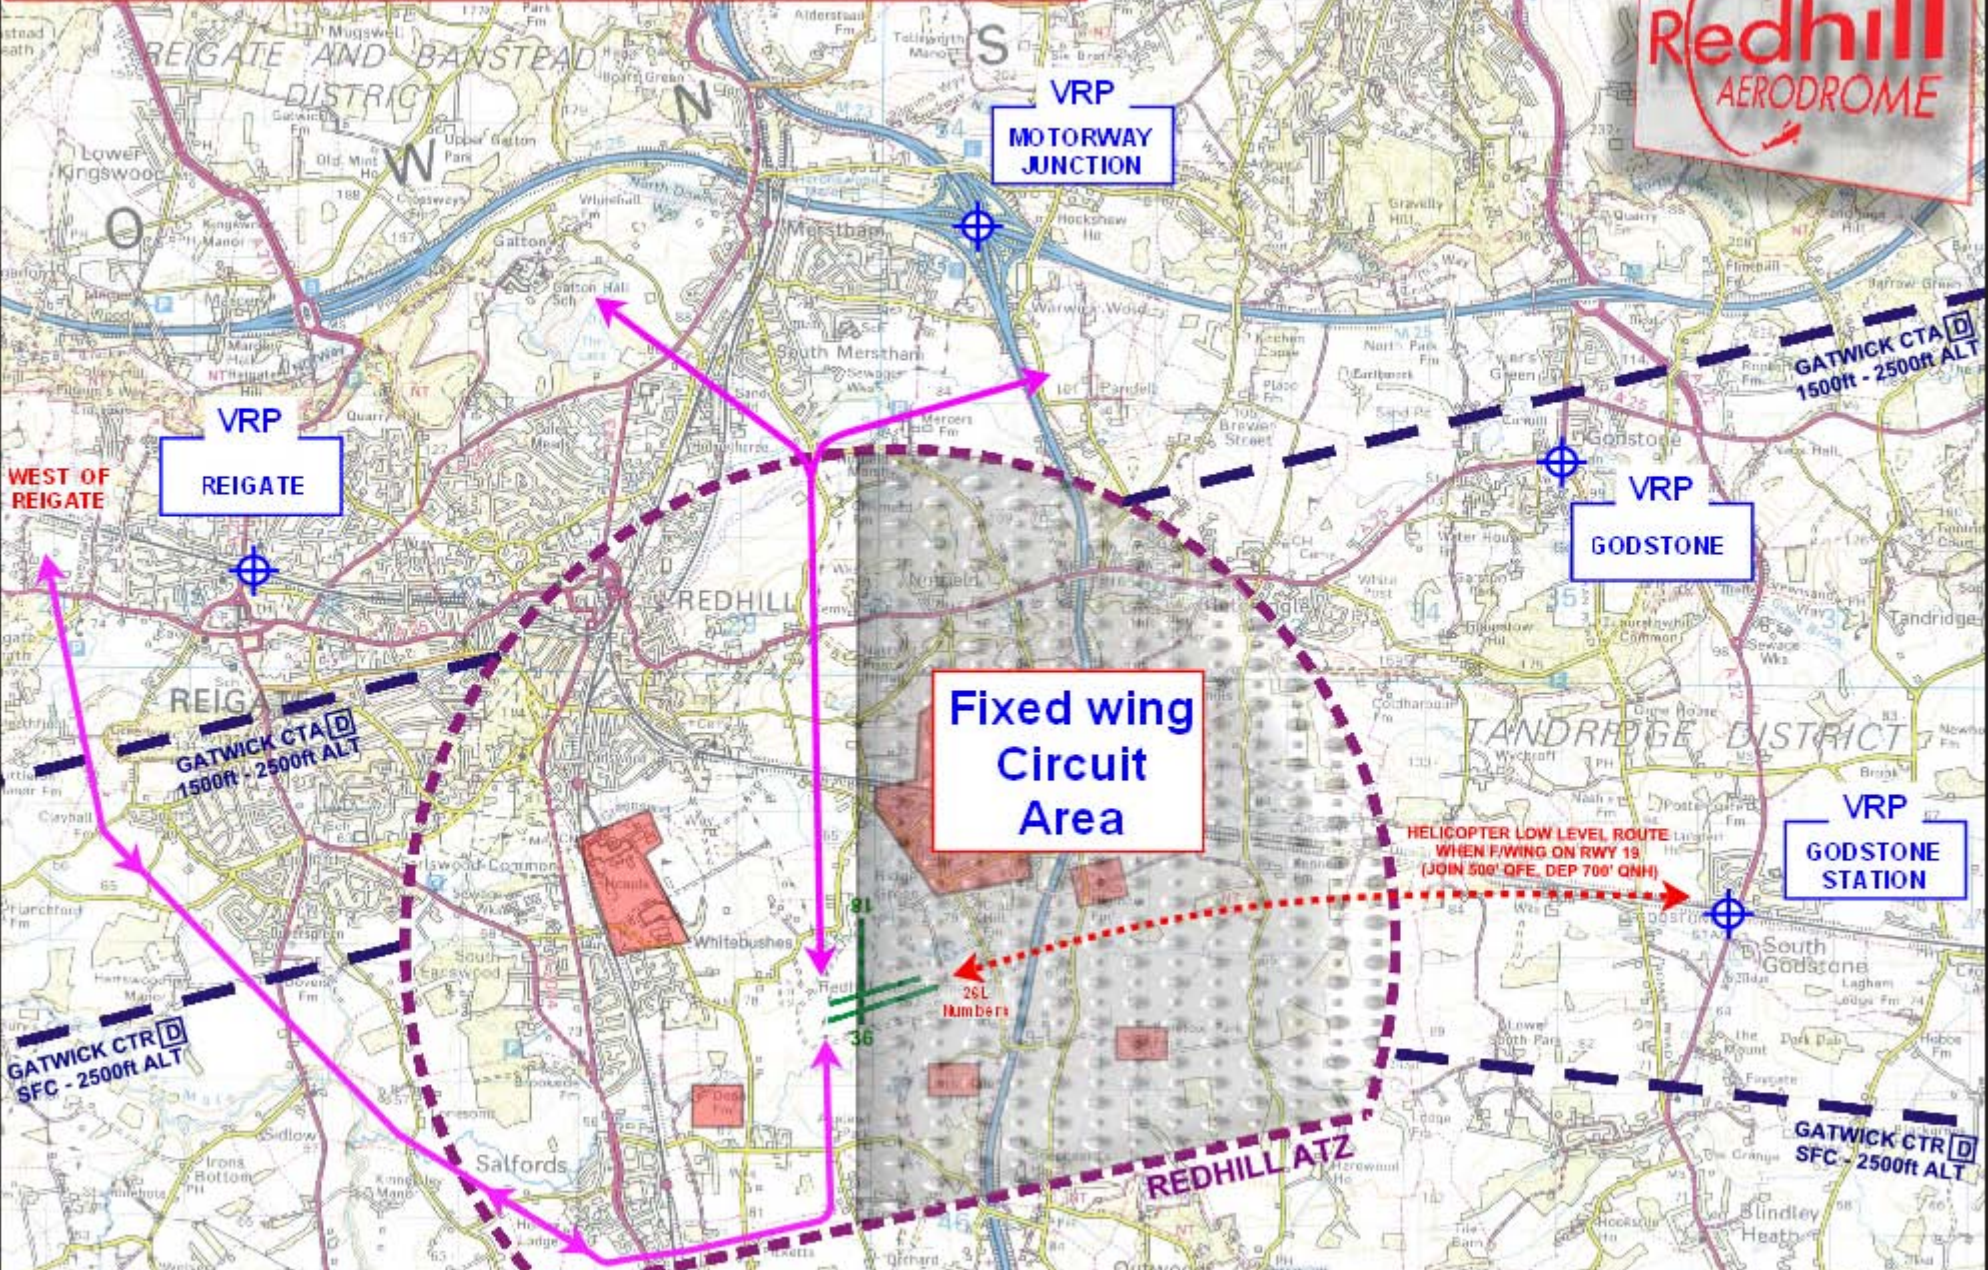

REDHILL AERODROME HELICOPTER ARRIVAL / DEPARTURE ROUTINGS HELISTRIP 18/36

JOIN AT 1000ft QFE, CIRCUIT HEIGHT 1000ft QFE, DEPART AT 1200ft QNH

ATC: REDHILL TOWER 119.6 MHz

Redhill
AERODROME

HELISTRIP 18/36

NOTE: INBOUND AIRCRAFT ARE TO CALL 10nm FROM THE AERODROME

Version 4 - July 2005