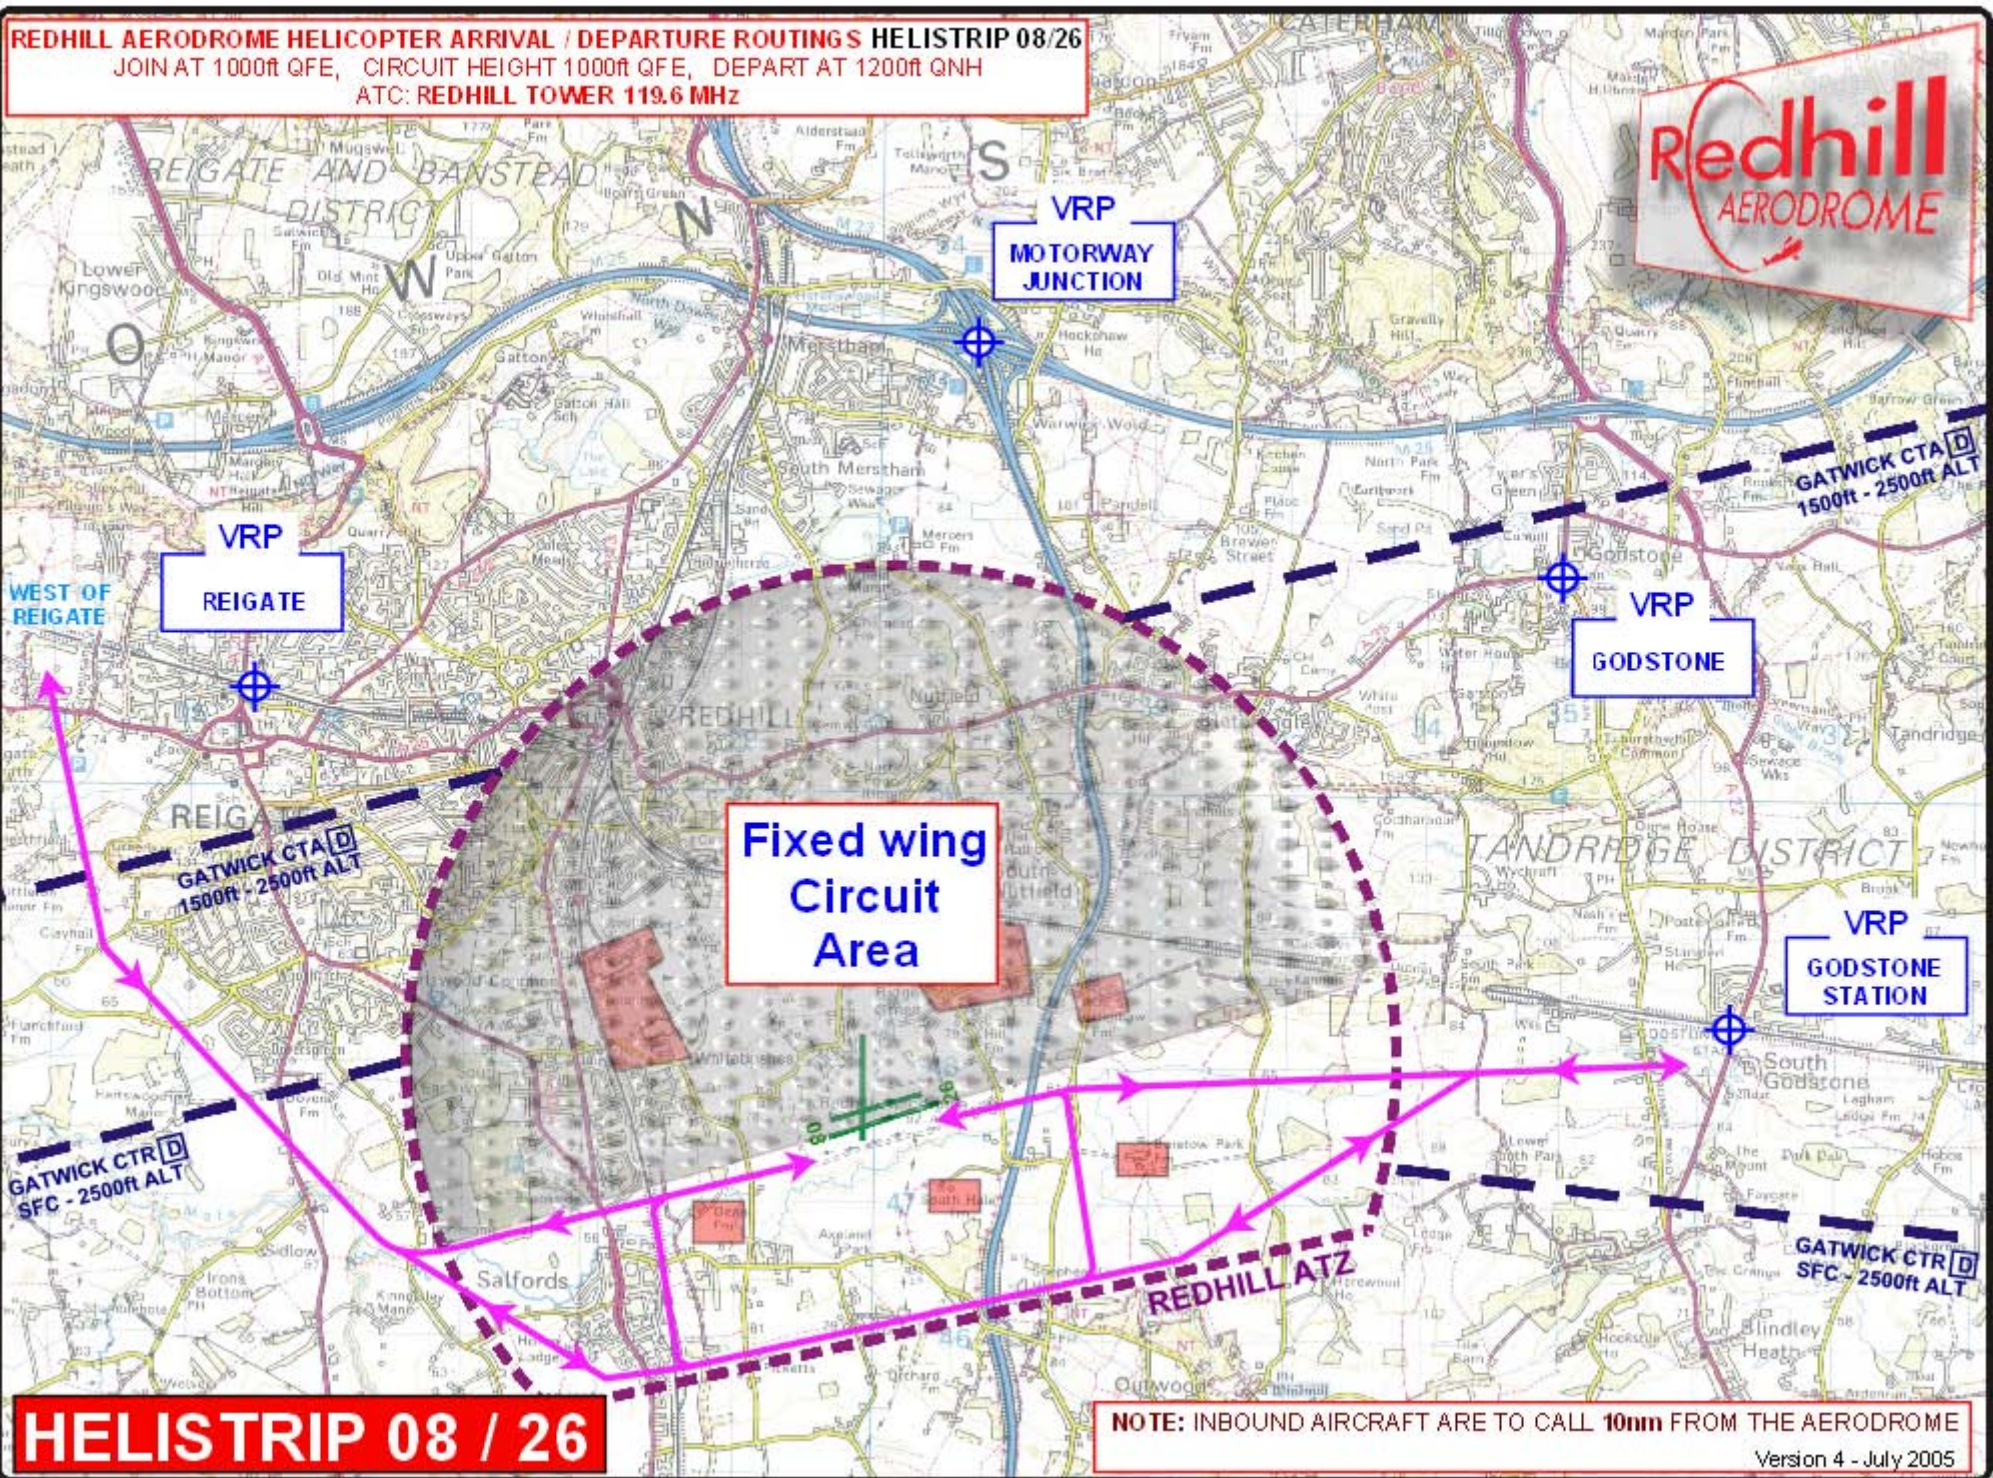

**REDHILL AERODROME HELICOPTER ARRIVAL / DEPARTURE ROUTINGS HELISTRIP 08/26**  
JOIN AT 1000R QFE, CIRCUIT HEIGHT 1000R QFE, DEPART AT 1200R QNH  
ATC: REDHILL TOWER 119.6 MHz

**HELISTRIP 08 / 26**

**NOTE: INBOUND AIRCRAFT ARE TO CALL 10nm FROM THE AERODROME**  
Version 4 - July 2005