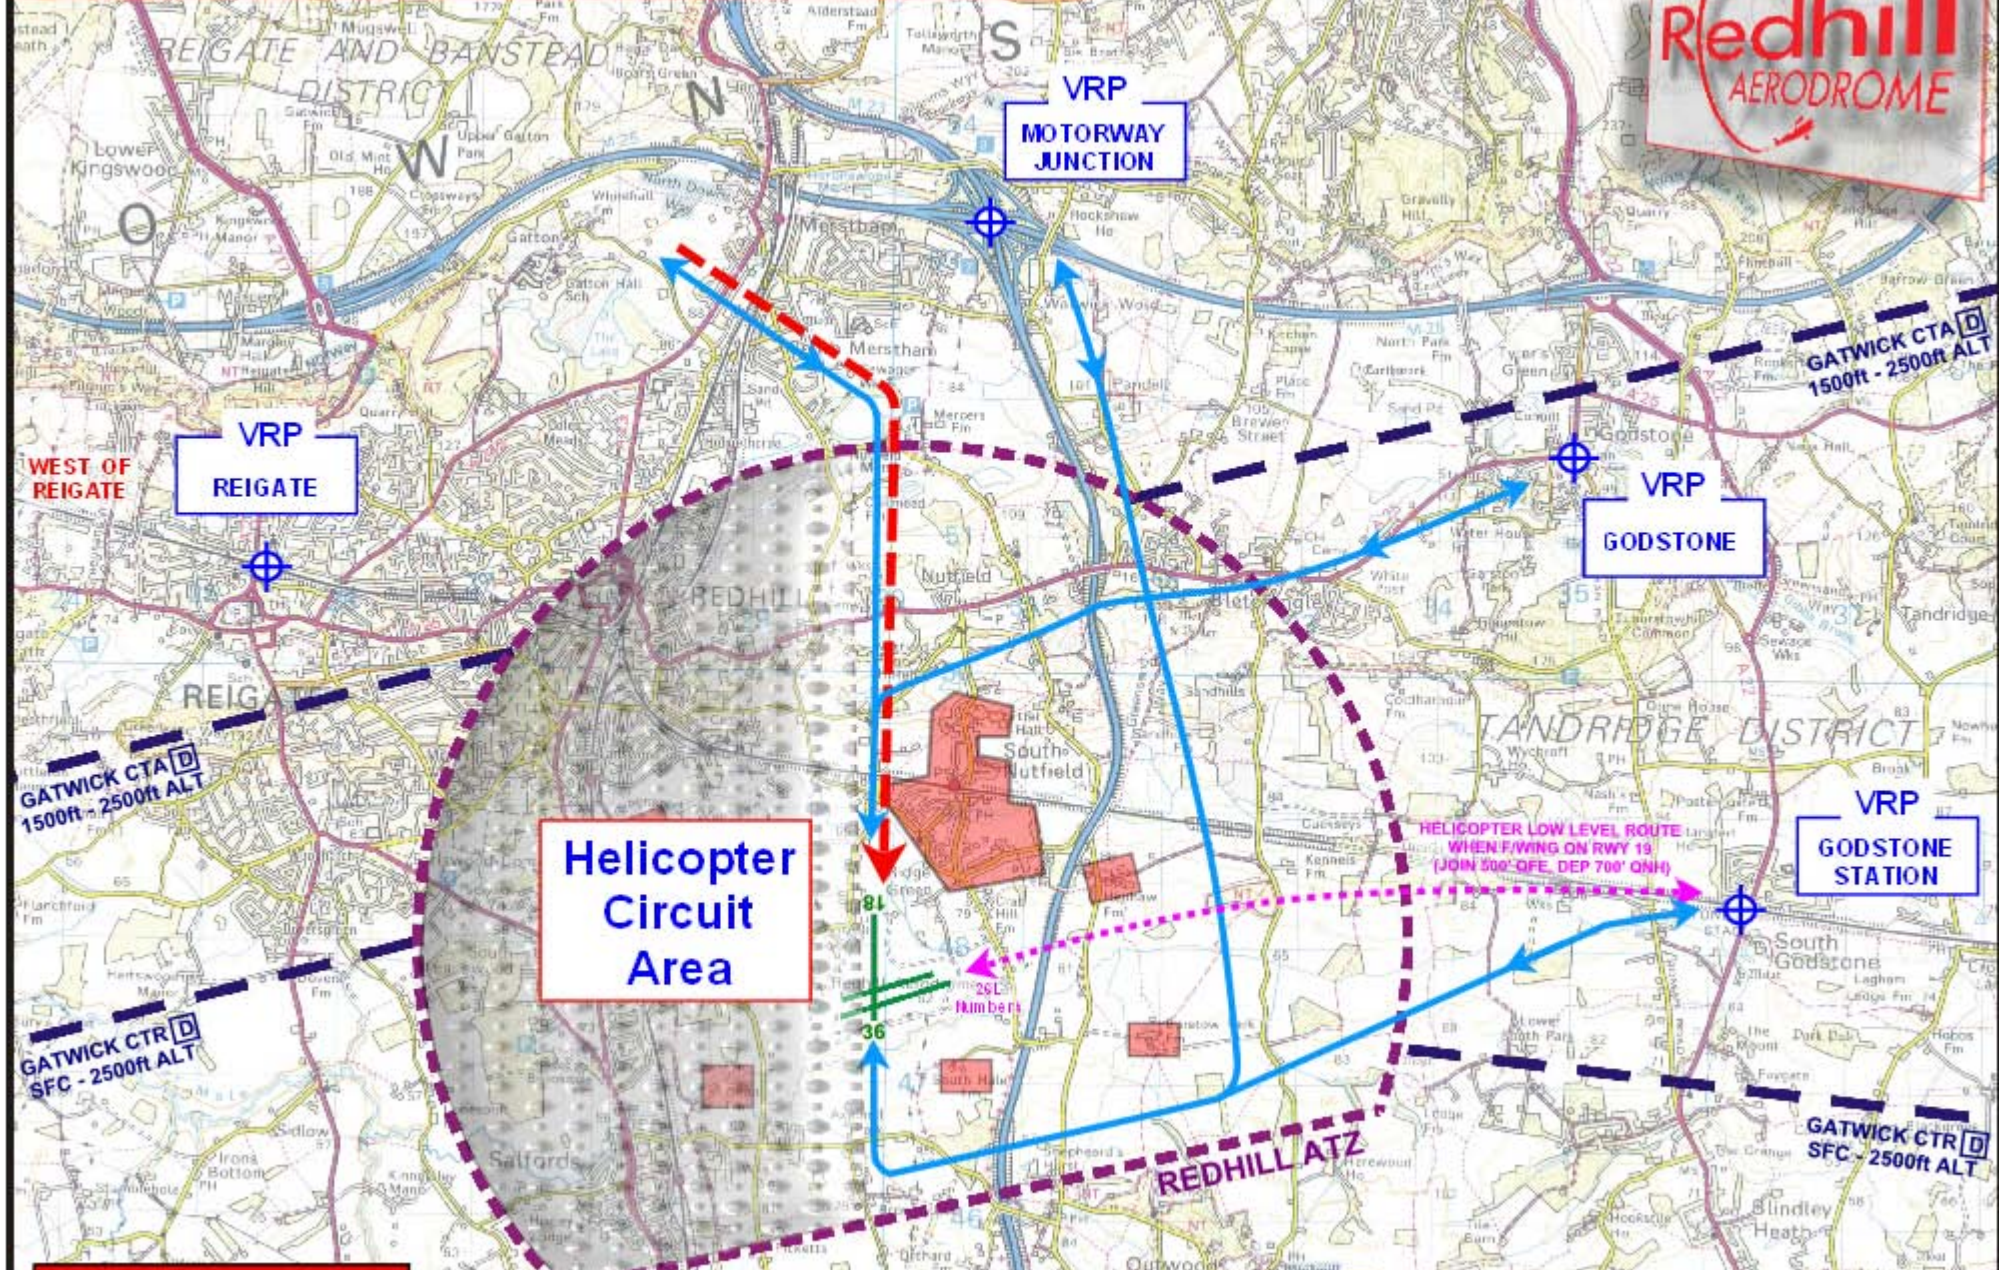

**REDHILL AERODROME FIXED WING ARRIVAL / DEPARTURE ROUTINGS RUNWAY 18/36**  
JOIN AT 1300ft QFE, CIRCUIT HEIGHT 1000ft QFE, DEPART AT 1500ft QNH  
ATC: REDHILL TOWER 119.6 MHz

**RWY 18/36**

**NOTE: INBOUND AIRCRAFT ARE TO CALL 10nm FROM THE AERODROME**  
-----> OVERHEAD JOINING ROUTES AT 1300ft QFE Version 4 - July 2005