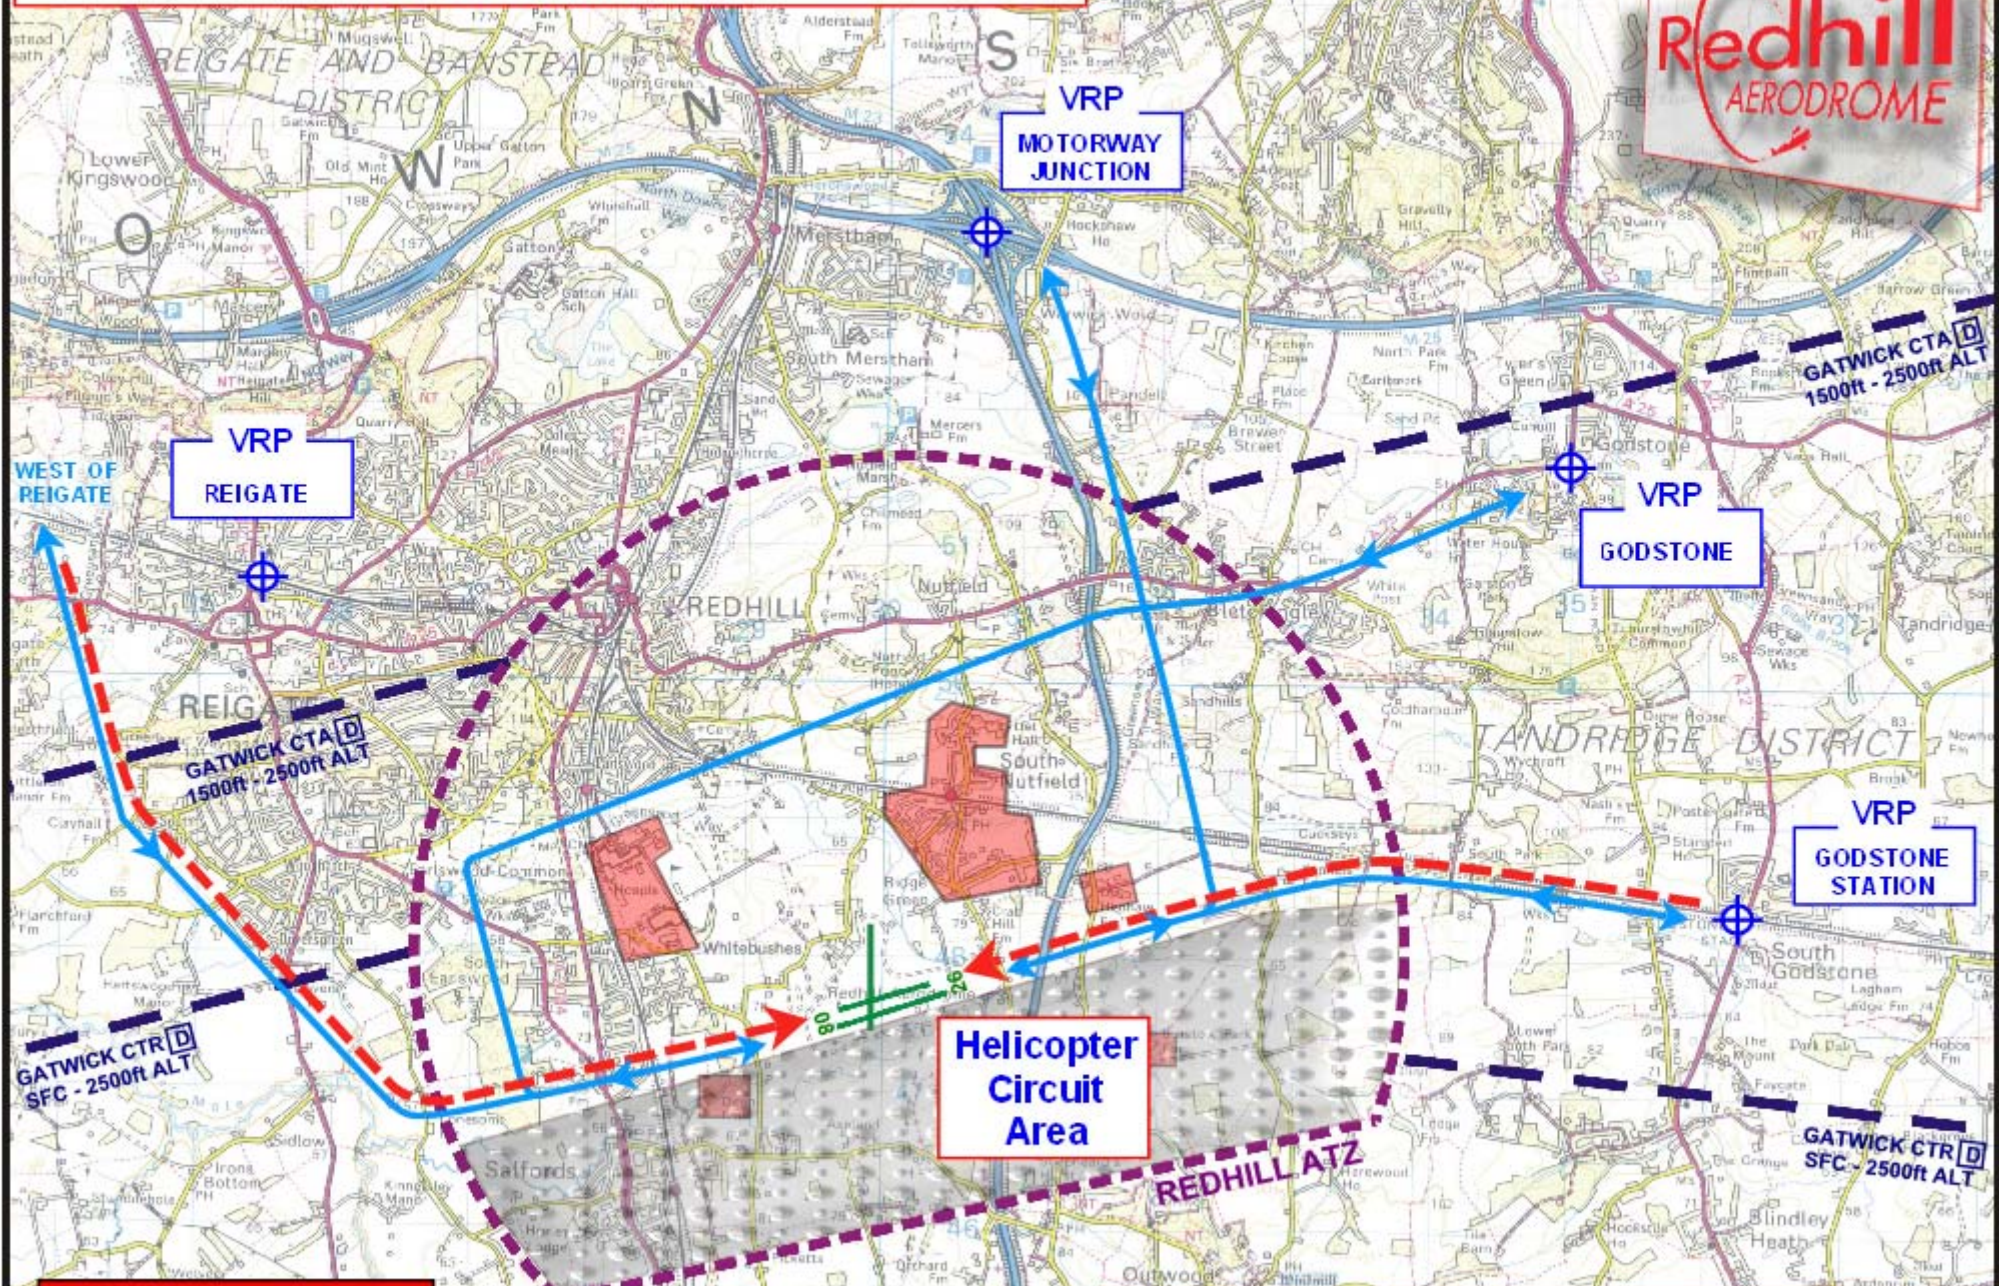

REDHILL AERODROME FIXED WING ARRIVAL / DEPARTURE ROUTINGS RUNWAY 08/26

JOIN AT 1300ft QFE, CIRCUIT HEIGHT 1000ft QFE, DEPART AT 1500ft QNH

ATC: REDHILL TOWER 119.6 MHz

RWY 08 / 26

NOTE: INBOUND AIRCRAFT ARE TO CALL 10nm FROM THE AERODROME
-----> OVERHEAD JOINING ROUTES AT 1300ft QFE Version 4 - July 2005